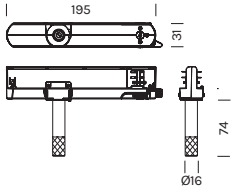

211/05	-JBI	L-C
	-JNE