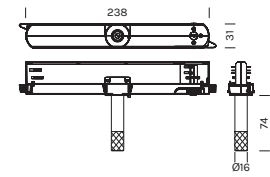

Requires "Body only with 5m cable" lamp version

Item	Finish	Dimming
521 ...composed by RS69 (1Pz) 520 (1Pz)	-NE ■	PUSH DALI

Rosone con driver + staffa Batacù per decentramento 3pz

Canopy with driver + Batacù bracket for decentralization 3pcs

Necessita di lampada versione "Solo corpo con cavo 5m"

Requires "Body only with 5m cable" lamp version

Item	Finish	Dimming
523 ...composed by RS92 (1Pz) 520 (3Pz)	-NE ■	PUSH DALI

Jack per track 230V + Connettore nero
 Jack for track 230V + black connector