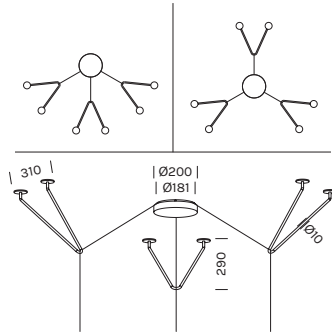

Item	Finish	Dimming
523 ...composed by RS92 (1Pz) 520 (3Pz)	-NE ■	PUSH | DALI