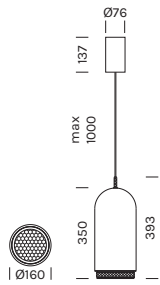

INDOOR - SUSPENSION

CURUBA

- alluminio, vetro soffiato a bocca
- colore cavo: nero

- aluminum, mouthblown glass
- cable color: black

Con rosone e driver
With canopy and driver

	M 2700K	W 3000K
Power	↑4.2W ↓13.6W	↑4.2W ↓13.6W
Nominal lumen	↑727.0lm ↓2544.0lm	↑727.0lm ↓2584.0lm
Beam angle	↑diffused ↓70°	↑diffused ↓70°
CRI	>90	>90
Supply	220-240V	220-240V

Item	Temperature	Canopy	Body	Glass			
2603 ...composed by RS04/02 (1Pz) 2612 (1Pz)	M	-BO		-BO		-VBI	
		-NO		-NO		-VBL	
	W	-BV		-BV		-VTM	
		-OR		-OR		-VAM	
		-RR		-RR		-VRS	
		-TI		-TI		-VFU	
		-VF		-VF		-VVF	
		-BBI					
		-BBL					
		-BTM					
		-BAM					
		-BFU					
		-BVF					

2601	M 2700K	W 3000K
Power	↑4.2W ↓13.6W	↑4.2W ↓13.6W
Nominal lumen	↑727.0lm ↓2544.0lm	↑727.0lm ↓2584.0lm
Beam angle	↑diffused ↓70°	↑diffused ↓70°
CRI	>90	>90
Supply	500mA	500mA

Item	Temperature	Canopy	Body	Glass				
2601 ...composed by RS97 (1Pz) 2612 (1Pz)	M	-NE		-BO		-VBI		
	W	-NO			-NO		-VBL	
		-BV			-BV		-VTM	
		-OR			-OR		-VAM	
		-RR			-RR		-VRS	
		-TI			-TI		-VFU	
		-VF			-VF		-VVF	
		-BBI				-BBI		
		-BBL				-BBL		
		-BTM				-BTM		
-BAM				-BAM				
-BFU				-BFU				
-BVF				-BVF				

Item	Temperature	Body	Glass
2612	M	-BO	-VBI
		-NO	-VBL
	W	-BV	-VTM
		-OR	-VAM
		-RR	-VRS
		-TI	-VFU
		-VF	-VVF
		-BBI	
		-BBL	
		-BTM	
		-BAM	
		-BFU	
	-BVF		

Solo corpo con cavo 5m
Body only with 5m cable