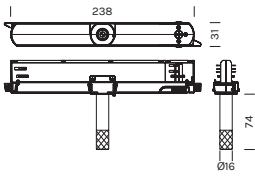

211/06	-JBI	DALI
	-JNE