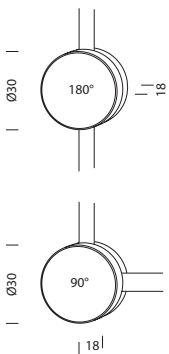

Item	Finish
103	-NA
104	-NA