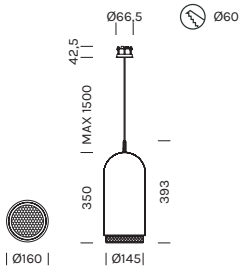

Item	Temperature	Canopy	Body	Glass			
2603 ...composed by RS04/02 (1Pz) 2612 (1Pz)	M	-BO		-BO		-VBI	
		-NO		-NO		-VBL	
	W	-BV		-BV		-VTM	
		-OR		-OR		-VAM	
		-RR		-RR		-VRS	
		-TI		-TI		-VFU	
		-VF		-VF		-VVF	
		-BBI					
		-BBL					
		-BTM					
		-BAM					
		-BFU					
		-BVF					

Con rosone e driver
With canopy and driver

2602	M 2700K	W 3000K
Power	↑4.2W ↓13.6W	↑4.2W ↓13.6W
Nominal lumen	↑727.0lm ↓2544.0lm	↑727.0lm ↓2584.0lm
Beam angle	↑diffused ↓70°	↑diffused ↓70°
CRI	>90	>90
Supply	220-240V	220-240V

Item	Temperature	Canopy	Body	Glass			
2602 ...composed by RS04/03 (1Pz) 2612 (1Pz)	M	-BO		-BO		-VBI	
	W	-NO		-NO		-VBL	
		-BV		-BV		-VTM	
		-OR		-OR		-VAM	
		-RR		-RR		-VRS	
		-TI		-TI		-VFU	
		-VF		-VF		-VVF	
		-BBI				-BBI	
		-BBL				-BBL	
		-BTM				-BTM	
-BAM				-BAM			
-BFU				-BFU			
-BVF				-BVF			

2601	M 2700K	W 3000K
Power	↑4.2W ↓13.6W	↑4.2W ↓13.6W
Nominal lumen	↑727.0lm ↓2544.0lm	↑727.0lm ↓2584.0lm
Beam angle	↑diffused ↓70°	↑diffused ↓70°
CRI	>90	>90
Supply	500mA	500mA

Item	Temperature	Canopy	Body	Glass				
2601 ...composed by RS97 (1Pz) 2612 (1Pz)	M	-NE		-BO		-VBI		
	W	-NO			-NO		-VBL	
		-BV			-BV		-VTM	
		-OR			-OR		-VAM	
		-RR			-RR		-VRS	
		-TI			-TI		-VFU	
		-VF			-VF		-VVF	
		-BBI				-BBI		
		-BBL				-BBL		
		-BTM				-BTM		
-BAM				-BAM				
-BFU				-BFU				
-BVF				-BVF				