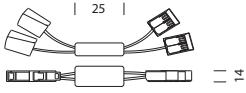

Item	Temperature	Body	Glass
2612/01	M	-BO	-VBI
		-NO	-VBL
	W	-BV	-VTM
		-OR	-VAM
		-RR	-VRS
		-TI	-VFU
		-VF	-VVF
		-BBI	
		-BBL	
		-BTM	
		-BAM	
		-BFU	
	-BVF		

Driver in corrente in remoto 500mA

500mA remote constant current driver

Item	items powerable	Power	IP	Dimensions	Dimming
1A1858/01	1	20W	IP20	75x40x21	PUSH DALI

Convertitore da 48Vdc a 500mA

48Vdc to 500 mA converter

Necessita di driver remoto a 48Vdc
Requires 48V remote driver