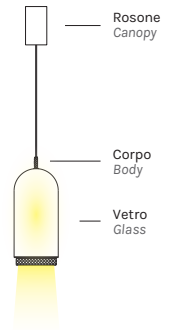

INDOOR - SUSPENSION

CURUBA

- alluminio, vetro soffiato a bocca
- colore cavo: nero

- aluminum, mouthblown glass
- cable color: black

Con rosone e driver
With canopy and driver

	M 2700K	W 3000K
Power	↑4.2W ↓13.6W	↑4.2W ↓13.6W
Nominal lumen	↑727.0lm ↓2544.0lm	↑727.0lm ↓2584.0lm
Beam angle	↑diffused ↓70°	↑diffused ↓70°
CRI	>90	>90
Supply	220-240V	220-240V

Item	Temperature	Canopy	Body	Glass			
2603 ...composed by RS04/02 (1Pz) 2612 (1Pz)	M	-BO		-BO		-VBI	
		-NO		-NO		-VBL	
	W	-BV		-BV		-VTM	
		-OR		-OR		-VAM	
		-RR		-RR		-VRS	
		-TI		-TI		-VFU	
		-VF		-VF		-VVF	
		-BBI					
		-BBL					
		-BTM					
		-BAM					
		-BFU					
		-BVF					

2601	M 2700K	W 3000K
Power	↑4.2W ↓13.6W	↑4.2W ↓13.6W
Nominal lumen	↑727.0lm ↓2544.0lm	↑727.0lm ↓2584.0lm
Beam angle	↑diffused ↓70°	↑diffused ↓70°
CRI	>90	>90
Supply	500mA	500mA

Item	Temperature	Canopy	Body	Glass				
2601 ...composed by RS97 (1Pz) 2612 (1Pz)	M	-NE		-BO		-VBI		
	W	-NO			-NO		-VBL	
		-BV			-BV		-VTM	
		-OR			-OR		-VAM	
		-RR			-RR		-VRS	
		-TI			-TI		-VFU	
		-VF			-VF		-VVF	
		-BBI				-BBI		
		-BBL				-BBL		
		-BTM				-BTM		
-BAM				-BAM				
-BFU				-BFU				
-BVF				-BVF				

Item	Temperature	Body	Glass
2612	M	-BO	-VBI
		-NO	-VBL
	W	-BV	-VTM
		-OR	-VAM
		-RR	-VRS
		-TI	-VFU
		-VF	-VVF
		-BBI	
		-BBL	
		-BTM	
		-BAM	
		-BFU	
	-BVF		

Solo corpo con cavo 5m
Body only with 5m cable