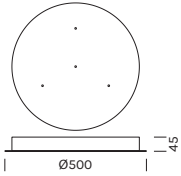

4 Sospensioni
4 suspensions

4 Sospensioni
4 suspensions

Item	Finish	Dimming
RS88/02	-BI	ON-OFF | PUSH | DALI | 0.1-10V
	-NE	
	-BP	
RS88/03	-BI	ON-OFF | PUSH | CASAMBI
	-NE	
	-BP	
RS88/05	-BI	ON-OFF | PUSH | DALI | 0.1-10V
	-NE	
	-BP	
RS88/06	-BI	ON-OFF | PUSH | CASAMBI
	-NE	
	-BP