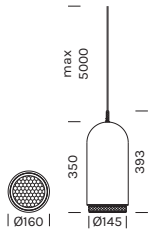

Necessita di driver remoto a 500mA oppure di convertitore da 48Vdc a 500mA più driver a 48Vdc
Requires 500mA remote driver, or 48Vdc to 500 mA converter and 48Vdc driver