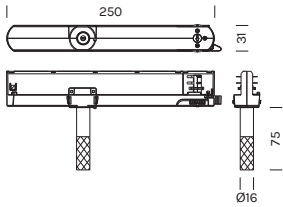

211/09	-JBI	CASAMBI
	-JNE	

Passacavi
Cable entry