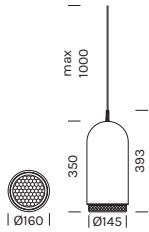

Necessita di driver remoto a 500mA oppure di convertitore da 48Vdc a 500mA più driver a 48Vdc
Requires 500mA remote driver, or 48Vdc to 500 mA converter and 48Vdc driver

	M 2700K		W 3000K	
Power	↑4.2W	↓13.6W	↑4.2W	↓13.6W
Nominal lumen	↑727.0lm	↓2544.0lm	↑727.0lm	↓2584.0lm
Beam angle	↑diffused	↓70°	↑diffused	↓70°
CRI	>90		>90	
Supply	500mA		500mA	

Item	Temperature	Body	Glass
2612	M	-BO	-VBI
		-NO	-VBL
	W	-BV	-VTM
		-OR	-VAM
		-RR	-VRS
		-TI	-VFU
		-VF	-VVF
		-BBI	
		-BBL	
		-BTM	
		-BAM	
		-BFU	
	-BVF		

Solo corpo con cavo 5m
Body only with 5m cable