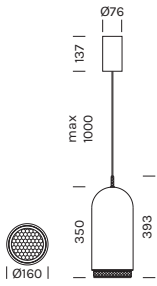

Con rosone e driver
With canopy and driver